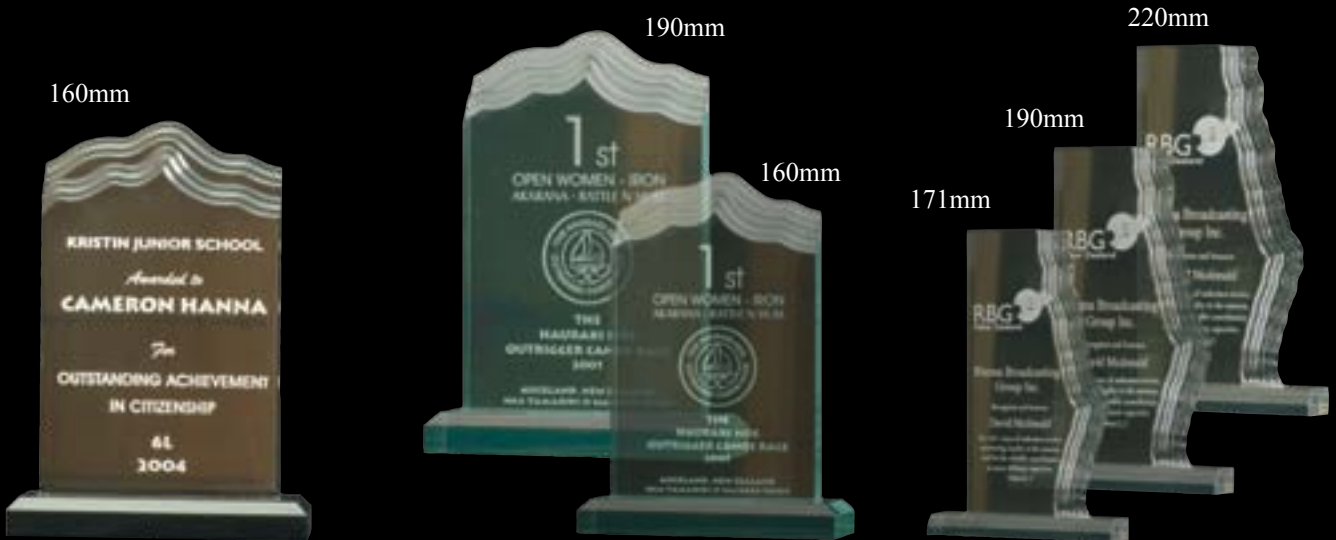

AA3862M- /L /XL
RED/GREEN/BLUE

93mm x 146mm M
119mm x 168mm L
145mm x 197mm XL

Acrylic Awards

160mm

190mm

220mm

190mm

160mm