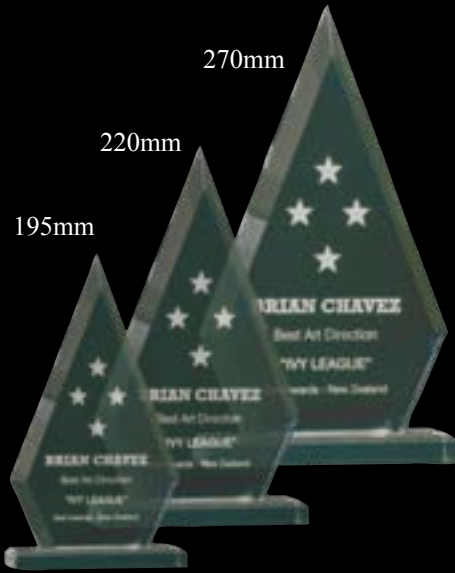

AA3860L / M / S
Box Included