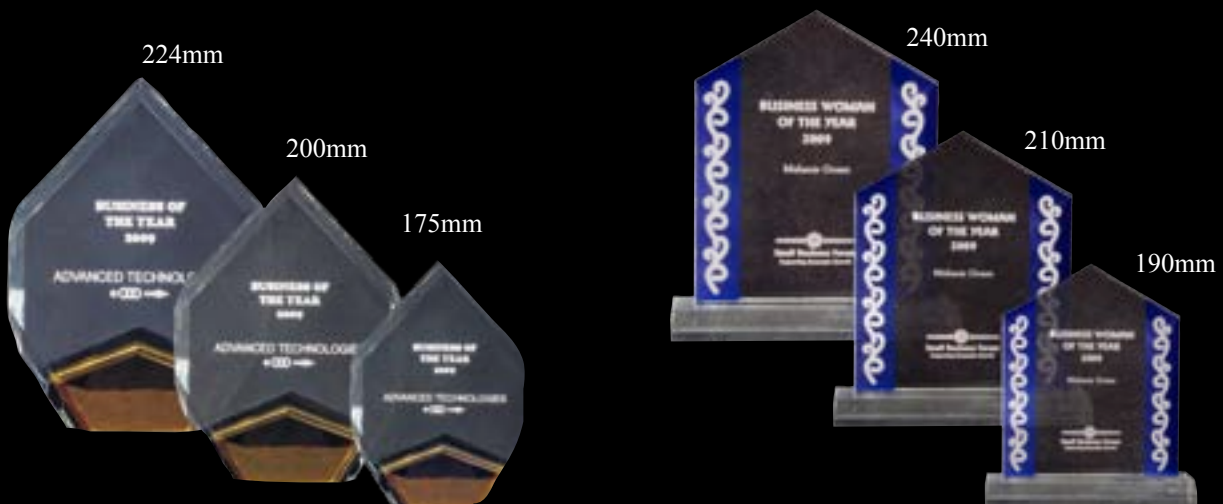

171mm

AA3883BK-S
BLK WATER
Box Included

AA3883M /S
Box Included

AA3885L /M /S
Box Included

285mm

285mm

270mm

270mm

220mm

220mm

AA3895L-BLUE /M /S
Box Included

AA3895L /M /S-BLACK

224mm

240mm

200mm

210mm