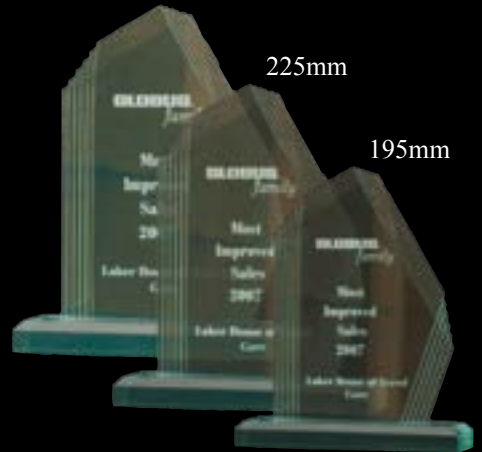

AA3936

160mm

AA3939

180mm

AA3892M
Box Included

250mm

AA3977L / M / S
Box Included

270mm

225mm

195mm

AM3850L / M / S
Box Included

260mm

AA3821CW-L / M / S
Box Included

210mm

160mm

260mm

AA3821CW-Gold L / M / S
Box Included

210mm

160mm

“ACRYLIC GLUE” ON PAGE 125

DISPLAY CASES

RUGBY BALL
DISPLAY CASE
390mm x 260mm x 230mm

SMALL BALL CASE
150mm sq x 140mm

CRICKET CASE
140mm sq x 125mm