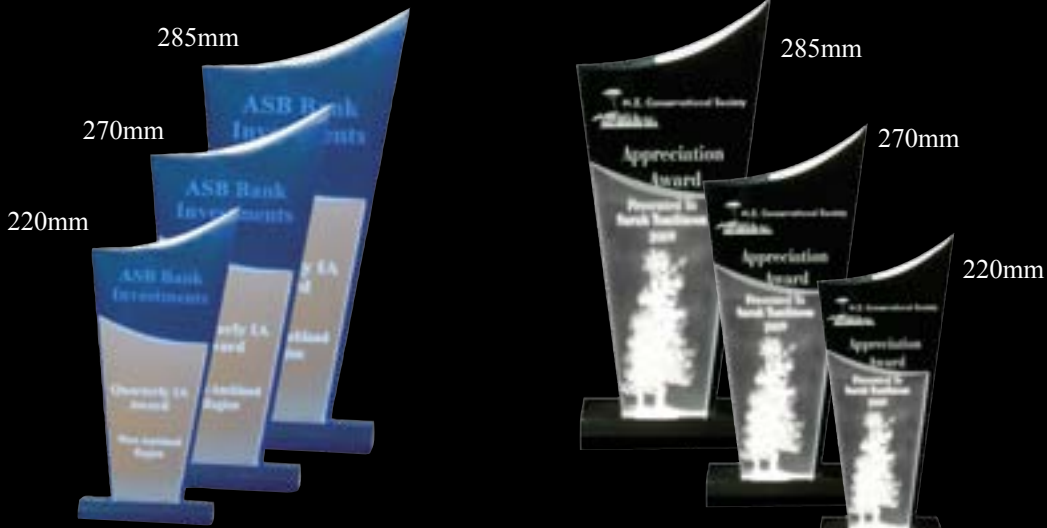

AA3862M- /L /XL
RED/GREEN/BLUE

93mm x 146mm M
119mm x 168mm L
145mm x 197mm XL

Acrylic Awards

160mm

190mm

220mm

190mm

160mm

171mm

AA3883BK-S
BLK WATER
Box Included

AA3883M /S
Box Included

AA3885L /M /S
Box Included

285mm

285mm

270mm

270mm

220mm

220mm

AA3895L-BLUE /M /S
Box Included

AA3895L /M /S-BLACK

224mm

240mm

200mm

210mm