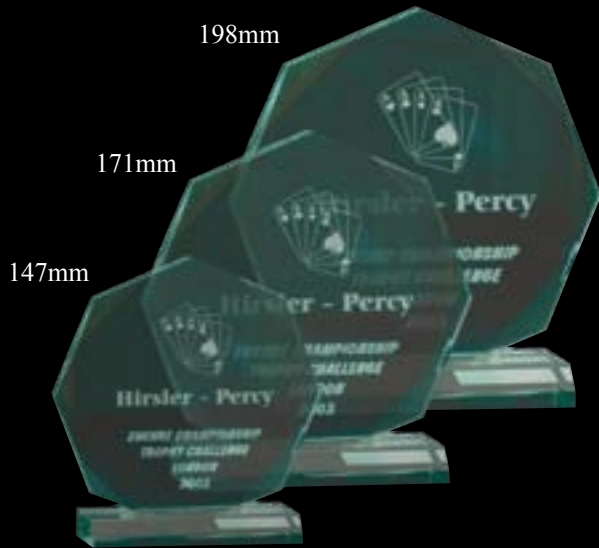

Acrylic Awards

AA3857L / M / S
Box Included