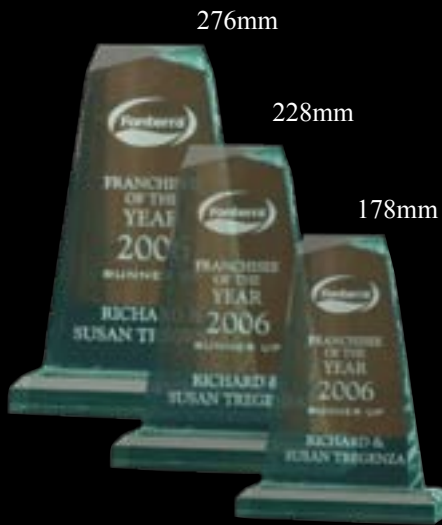

Acrylic Awards

AA3706L /M
Box Included

AA3802L /M /S
Box Included

AA3838S
Box Included

AA3863L /M /S
Box Included

AA3869M-
LT BLUE SAIL
Box Included

Display Boxes are included with some of the awards.

AA3850L /M /S
Box Included

AA3862M- /L /XL
RED/GREEN/BLUE

93mm x 146mm M
119mm x 168mm L
145mm x 197mm XL

Acrylic Awards

160mm

190mm

220mm

190mm

160mm