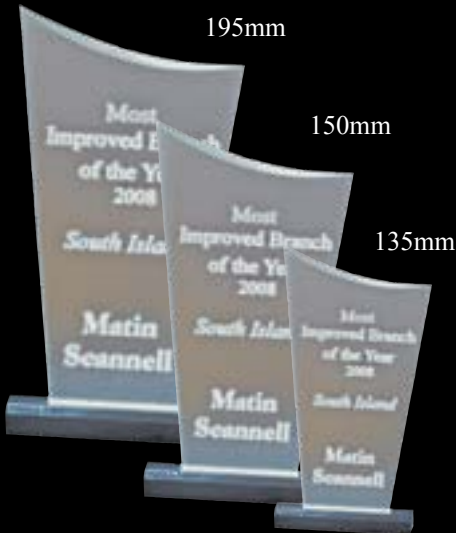

195mm

195mm

AA3921 S / M / L