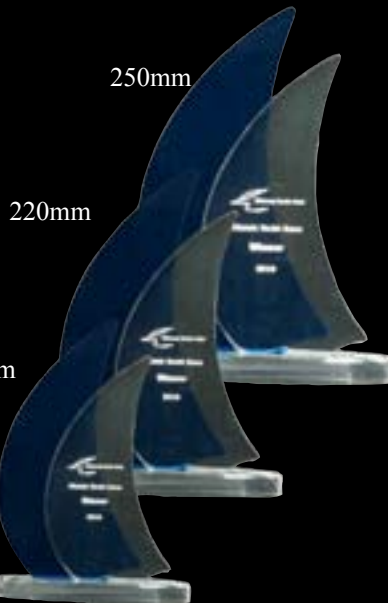

AA3936

160mm

AA3939

180mm

AA3892M
Box Included

250mm

AA3977L / M / S
Box Included

270mm

225mm

195mm

AM3850L / M / S
Box Included

260mm

AA3821CW-L / M / S
Box Included

210mm

160mm

260mm

AA3821CW-Gold L / M / S
Box Included

210mm

160mm

“ACRYLIC GLUE” ON PAGE 125

DISPLAY CASES

RUGBY BALL
DISPLAY CASE
390mm x 260mm x 230mm

SMALL BALL CASE
150mm sq x 140mm

CRICKET CASE
140mm sq x 125mm